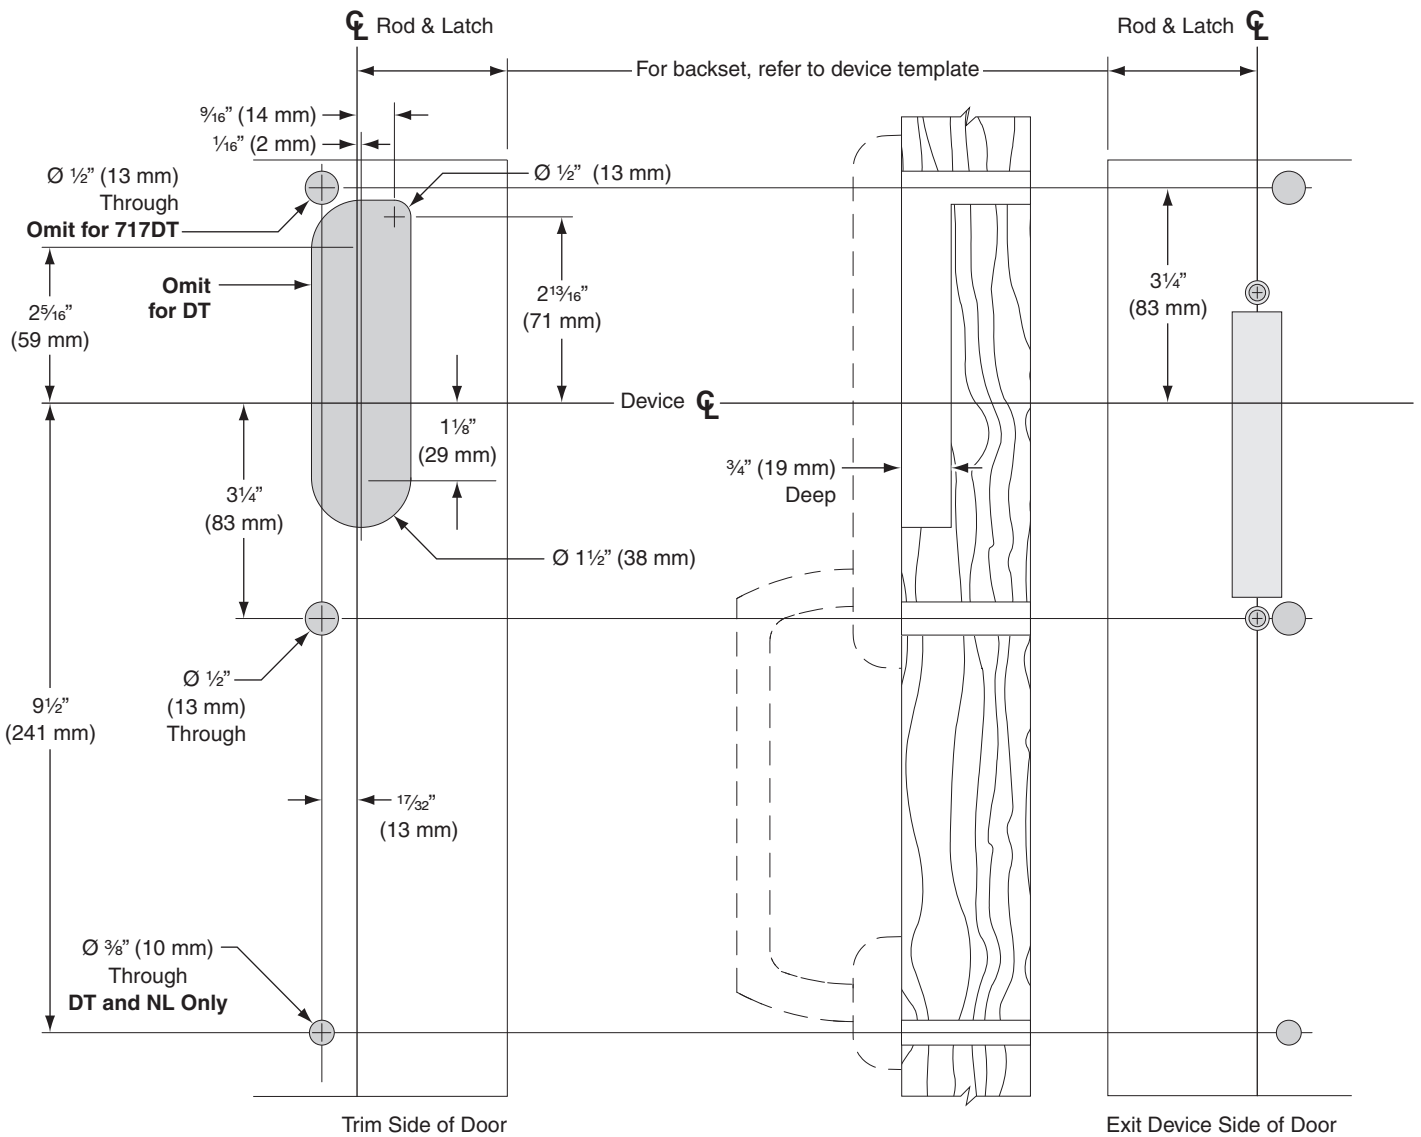

(F)XX-C Trim for Concealed Vertical Device only

717DT, 718C, 718DT, 718NL, Wood Door, LHR Shown, RHR Opposite

**THIS TEMPLATE APPLIES
TO PRODUCT ORDERED
AFTER 3/1/2011**

**PRIOR TO THIS DATE USE
OLD TEMPLATE**

**TEMPLATE
W-2462-a**